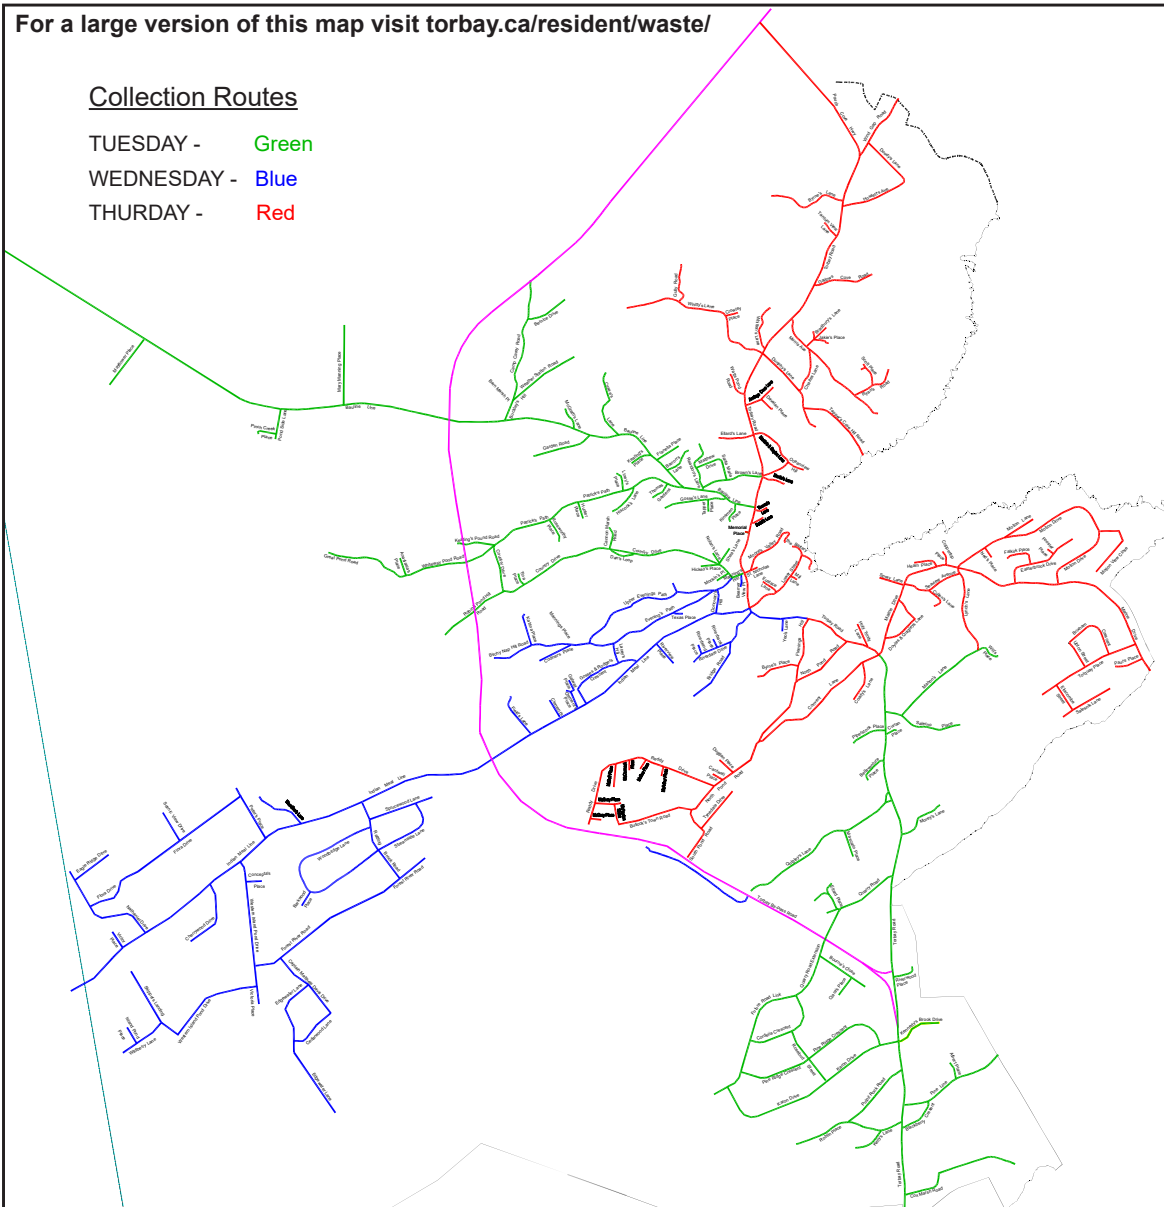

Revised 2021 Waste Management Collection Schedule

ROUTE 1: TUESDAY
ROUTE 2: WEDNESDAY
ROUTE 3: THURSDAY

OCTOBER 2021						
S	M	T	W	T	F	S
					1	2
3	4	5	6	7	8	9
10	11	12	13	14	15	16
17	18	19	20	21	22	23
24	25	26	27	28	29	30
31						

NOVEMBER 2021						
S	M	T	W	T	F	S
	1	2	3	4	5	6
7	8	9	10	11	12	13
14	15	16	17	18	19	20
21	22	23	24	25	26	27
28	29	30				

DECEMBER 2021						
S	M	T	W	T	F	S
			1	2	3	4
5	6	7	8	9	10	11
12	13	14	15	16	17	18
19	20	21	22	23	24	25
26	27	28	29	30	31	

NOTE: The day of collection all garbage must be out at the curb by 7:00 a.m.

NOTE: Garbage is collected every week (maximum of 5 bags).

NOTE: Recycling is collected every second week (noted by recycling symbol on schedule).

NOTE: Any changes to this schedule will be posted on the Town's website, www.torbay.ca.

Remembrance Day ■
November 11 – no change